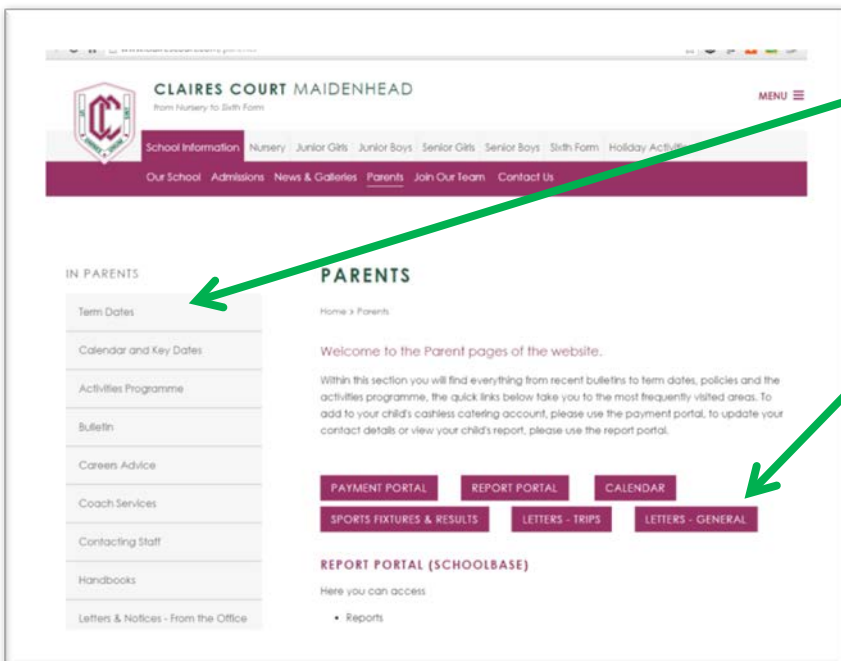

Welcome to
Claires Court's new website

Click **MENU** for quick access to parent pages and relevant links.

In the pop out menu are your **QUICK LINK ICONS** to

- The Hub
- Twitter
- Facebook
- Sports Fixtures & Results
- Payment Portal
- Search button

There is also a link to the **PARENTS** pages.

In **PARENTS**

There is a long menu list on the left with most things you will need as a current parent. The calendar and dates sit at the top with all other menus below in alphabetical order.