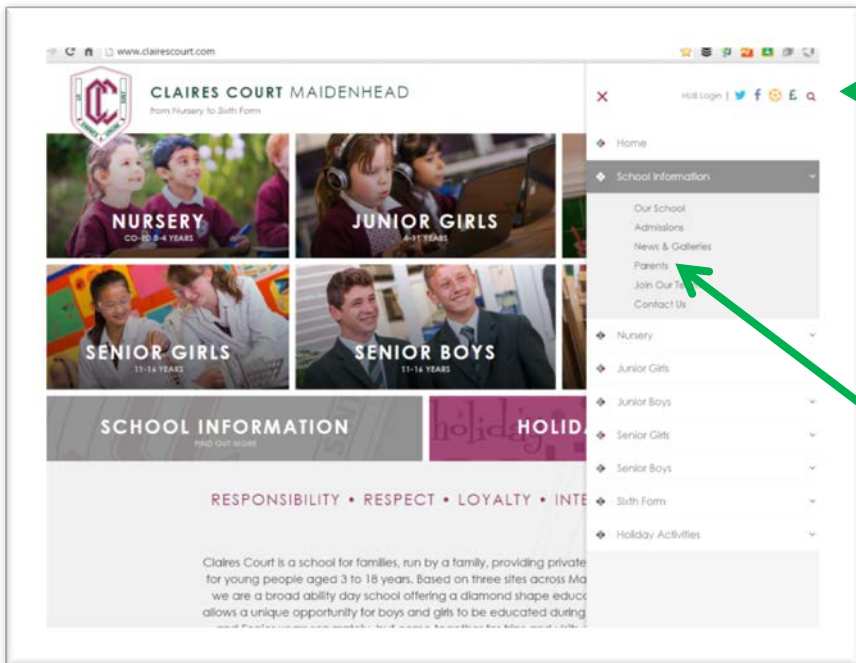

Welcome to
Claires Court's new website

Click **MENU** for quick access to parent pages and relevant links.

In the pop out menu are your **QUICK LINK ICONS** to

- The Hub
- Twitter
- Facebook
- Sports Fixtures & Results
- Payment Portal
- Search button

There is also a link to the **PARENTS** pages.

In **PARENTS**

There is a long menu list on the left with most things you will need as a current parent. The calendar and dates sit at the top with all other menus below in alphabetical order.