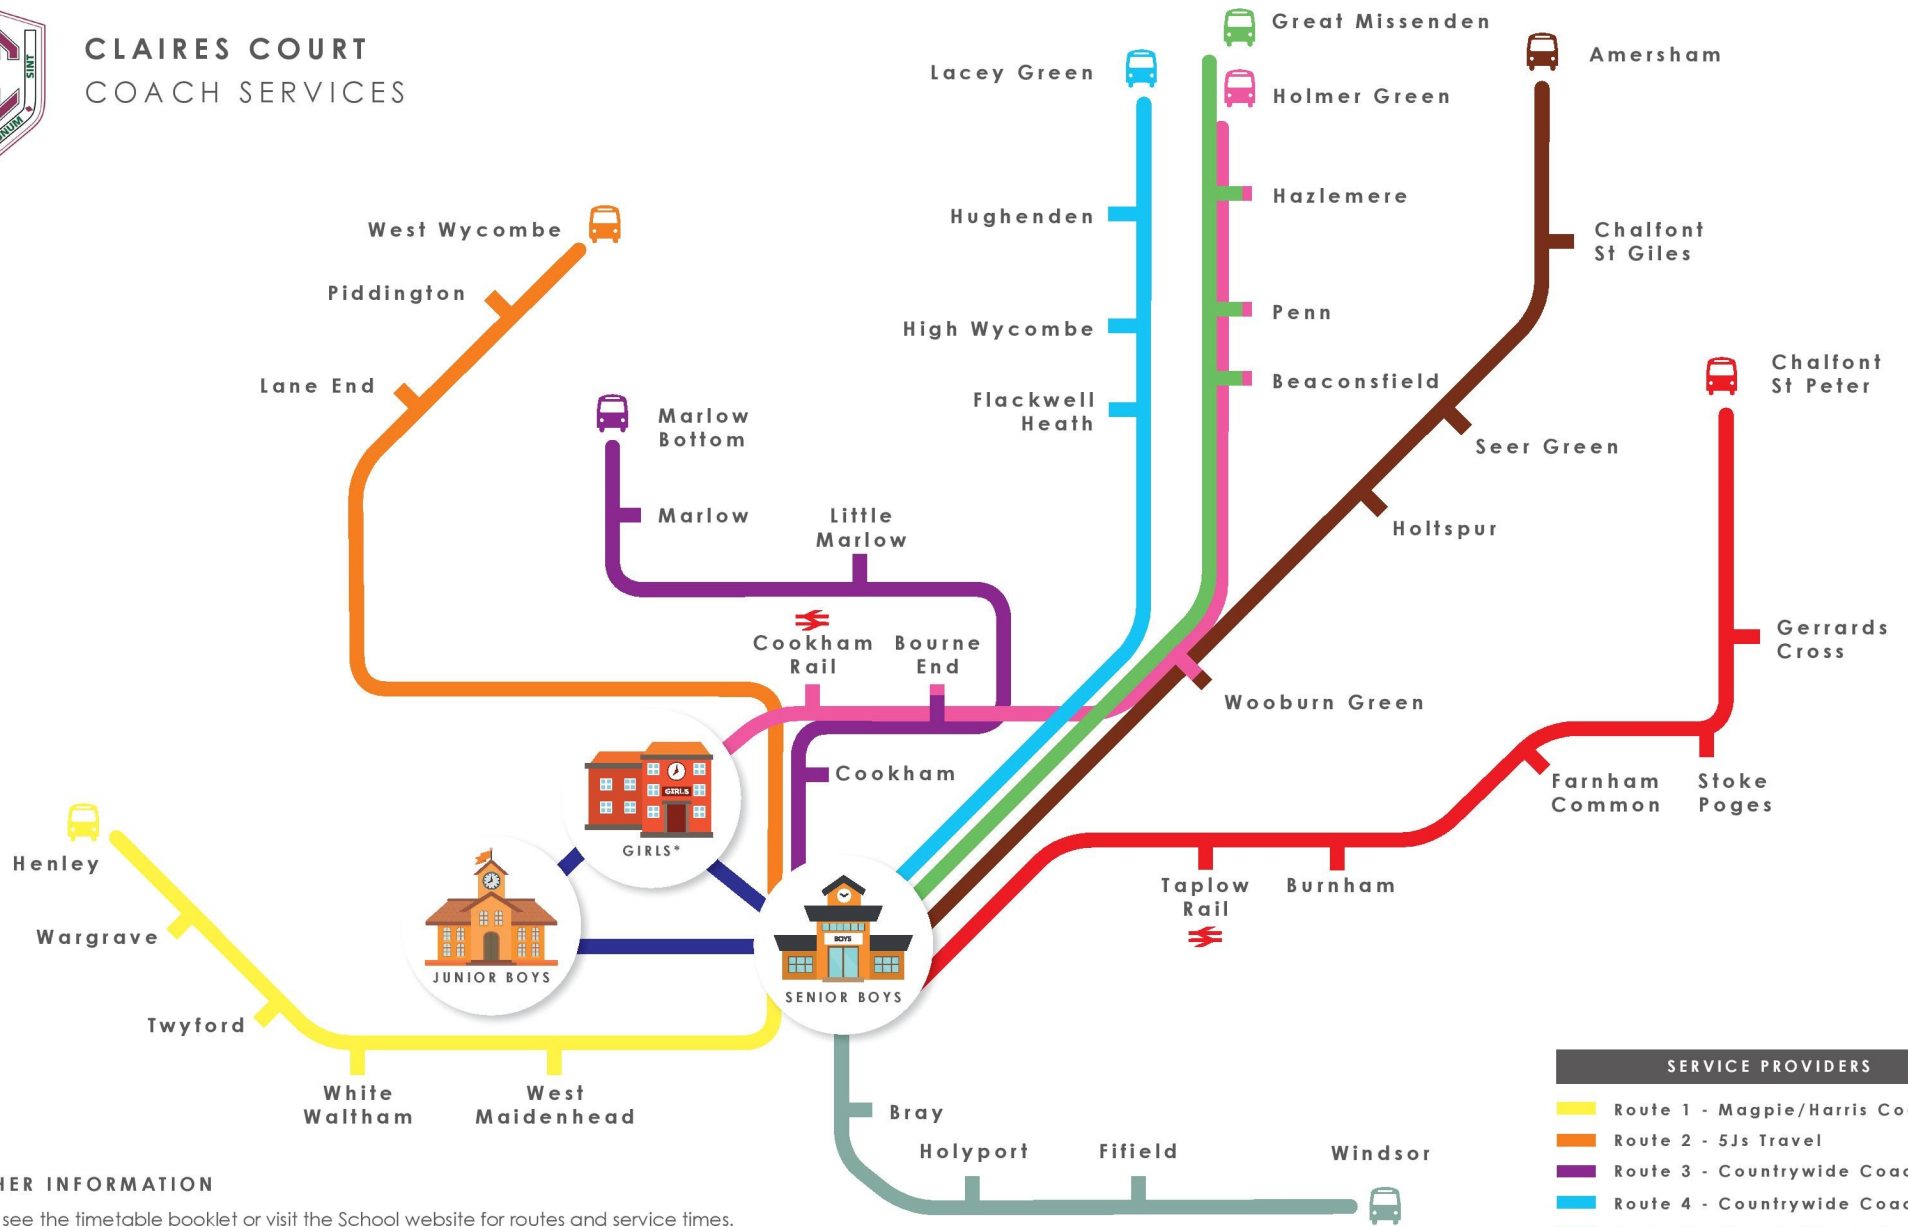

CLAIRE'S COURT COACH SERVICES

SERVICE PROVIDERS	
Yellow	Route 1 - Magpie/Harris Coaches
Orange	Route 2 - 5Js Travel
Purple	Route 3 - Countrywide Coaches
Light Blue	Route 4 - Countrywide Coaches
Green	Route 5 - Magpie/Harris Coaches
Pink	Route 6 - Magpie/Harris Coaches*
Brown	Route 7 - Magpie/Harris Coaches
Red	Route 8 - Countrywide Coaches
Teal	Route 9 - Finlan
Dark Blue	School Transfer (all 3 sites)

FURTHER INFORMATION

Please see the timetable booklet or visit the School website for routes and service times.
www.clairescourt.com/coach-services

* Junior Girls, Senior Girls and Sixth Form.

ROUTES CORRECT AS AT JUNE 2019. PLEASE CONTACT US IF WE DO NOT COVER YOUR AREA OR YOU WOULD LIKE TO DISCUSS PICK UP POINTS.